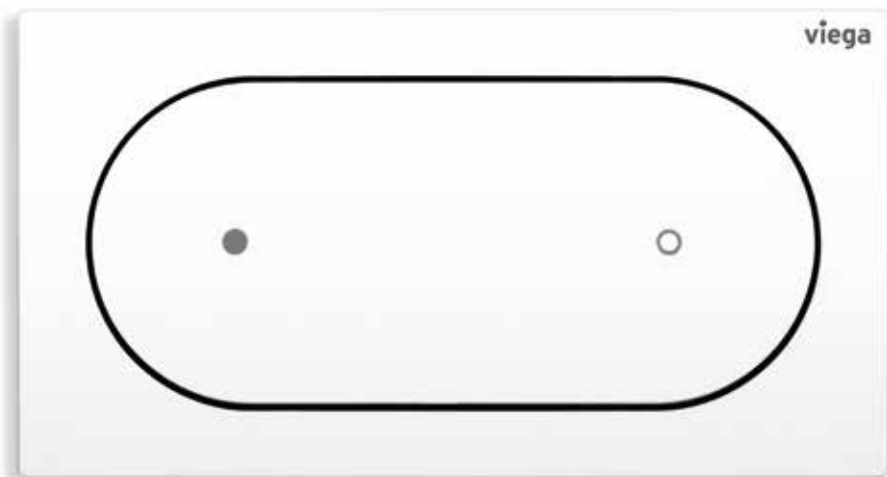

Sensitive Plastic white alpine

Visign for More 200 and Visign for Style 23

SMARTLY REMOTE.

Whether from round the corner, from the opposite wall or from a piece of furniture nearby: With Visign for Style 23 and Visign for More 200 you actuate the flush wherever it is most convenient – and at the same time you benefit from maximum design flexibility.